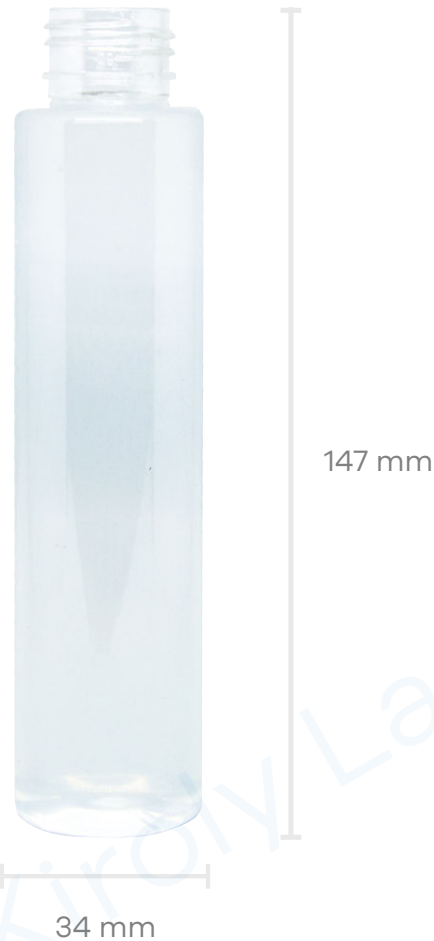

672pcs / carton

sample colours

Clear

Brown

White

RF 100 H

Capacity: 100ml
Neck: 20 & 24 | Weight: 13 & 14g
Colour: Clear

672pcs / carton